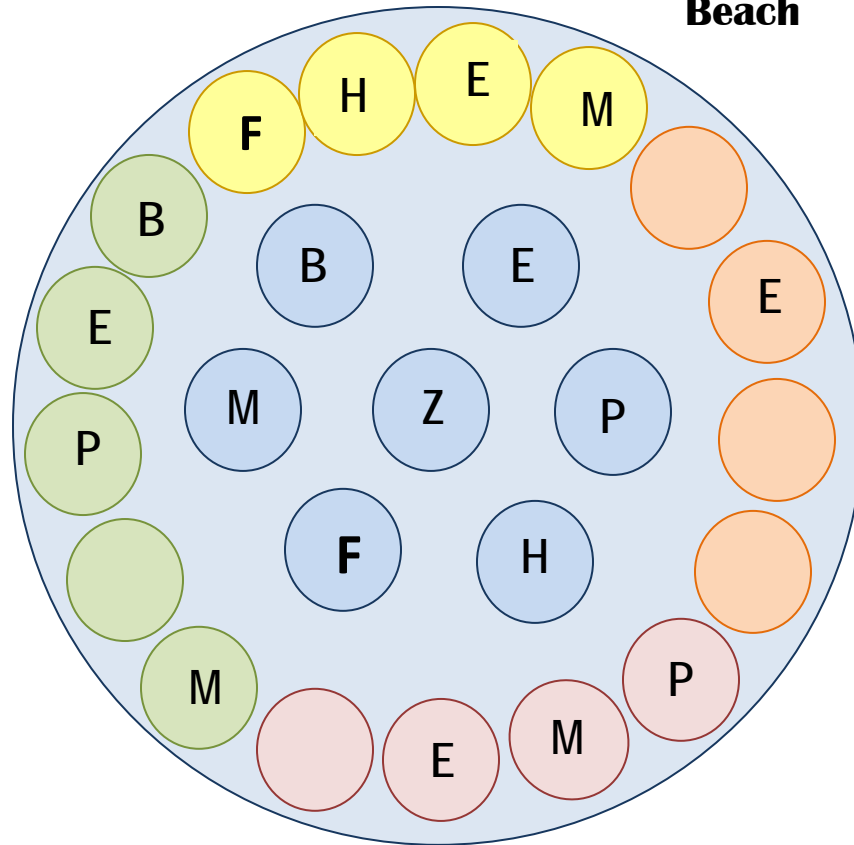

**Construction
Related
PERMITS**

B = Building
E = Electrical
M = Mechanical
P = Plumbing
Z = Zoning
F = Fire & H = Health

**Wrightsville
Beach**

**Carolina
Beach**

**Kure
Beach**

Wilmington

NHC Development Services Center

The chart above illustrates the services provided by New Hanover County in Permitting & Code Enforcement for the unincorporated areas of NHC, the City of Wilmington, and the towns of Carolina Beach, Kure Beach, and Wrightsville Beach, through the NHC Development Services Center. For more information on obtaining permits or information on code enforcement in NHC please contact the NHC Development Services Center at 910-798-7308.